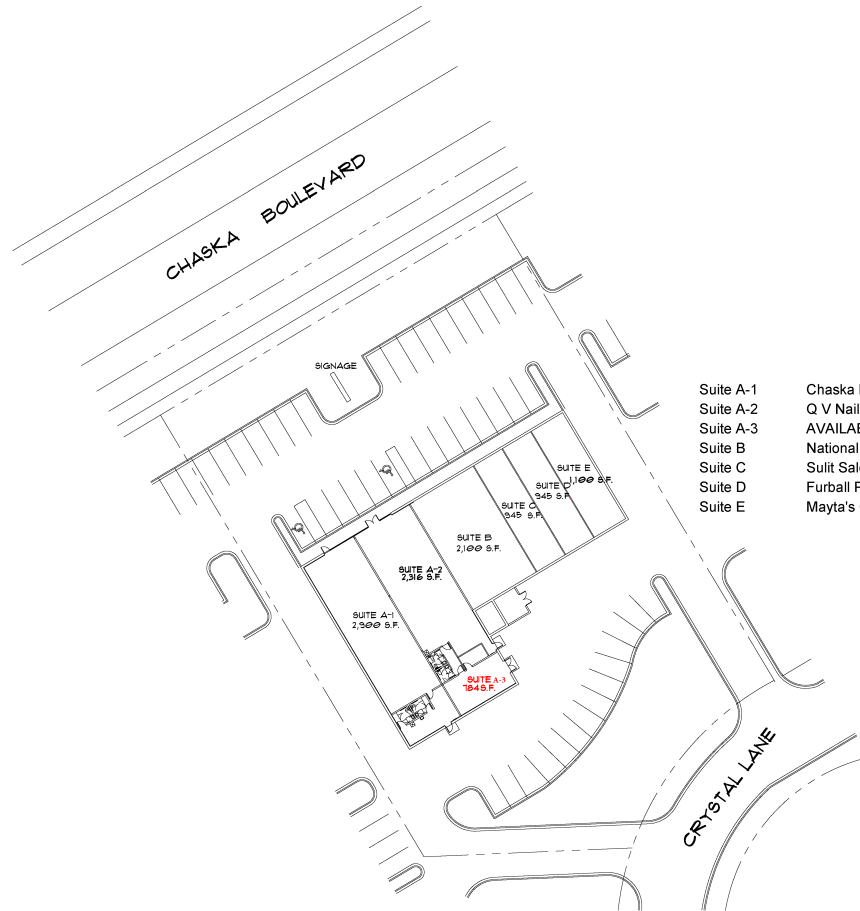

Property Features:

- + First Opened in 1996
- + Conveniently Located off Chaska Blvd
- + 45 Parking Spaces
- + High-Income Area

Gross Leaseable Area (GLA):

11,090 SF

Neighboring Businesses:

O'Reilly Auto Parts, Valvoline Instant Oil Change, Speedway, Caliber Collision

Tenant/Space Details

A1 - Chaska Music Studio	2,900 SF
A2 - Q V Nails	2,316 SF
A3 - AVAILABLE - JAN. 1, 2025	784 SF
B - National Karate	2,100 SF
C - Sulit Salon	945 SF
D - Furball Pet Spa	945 SF
E - Mayta's Cafe	1,100 SF

Suite A-1	Chaska Music Studios	2,900 S.F.
Suite A-2	Q V Nails	2,316 S.F.
Suite A-3	AVAILABLE JAN 2025	784 S.F.
Suite B	National Karate	2,100 S.F.
Suite C	Sulit Salon	945 S.F.
Suite D	Furball Pet Spa	945 S.F.
Suite E	Mayta's Cafe	1,100 S.F.