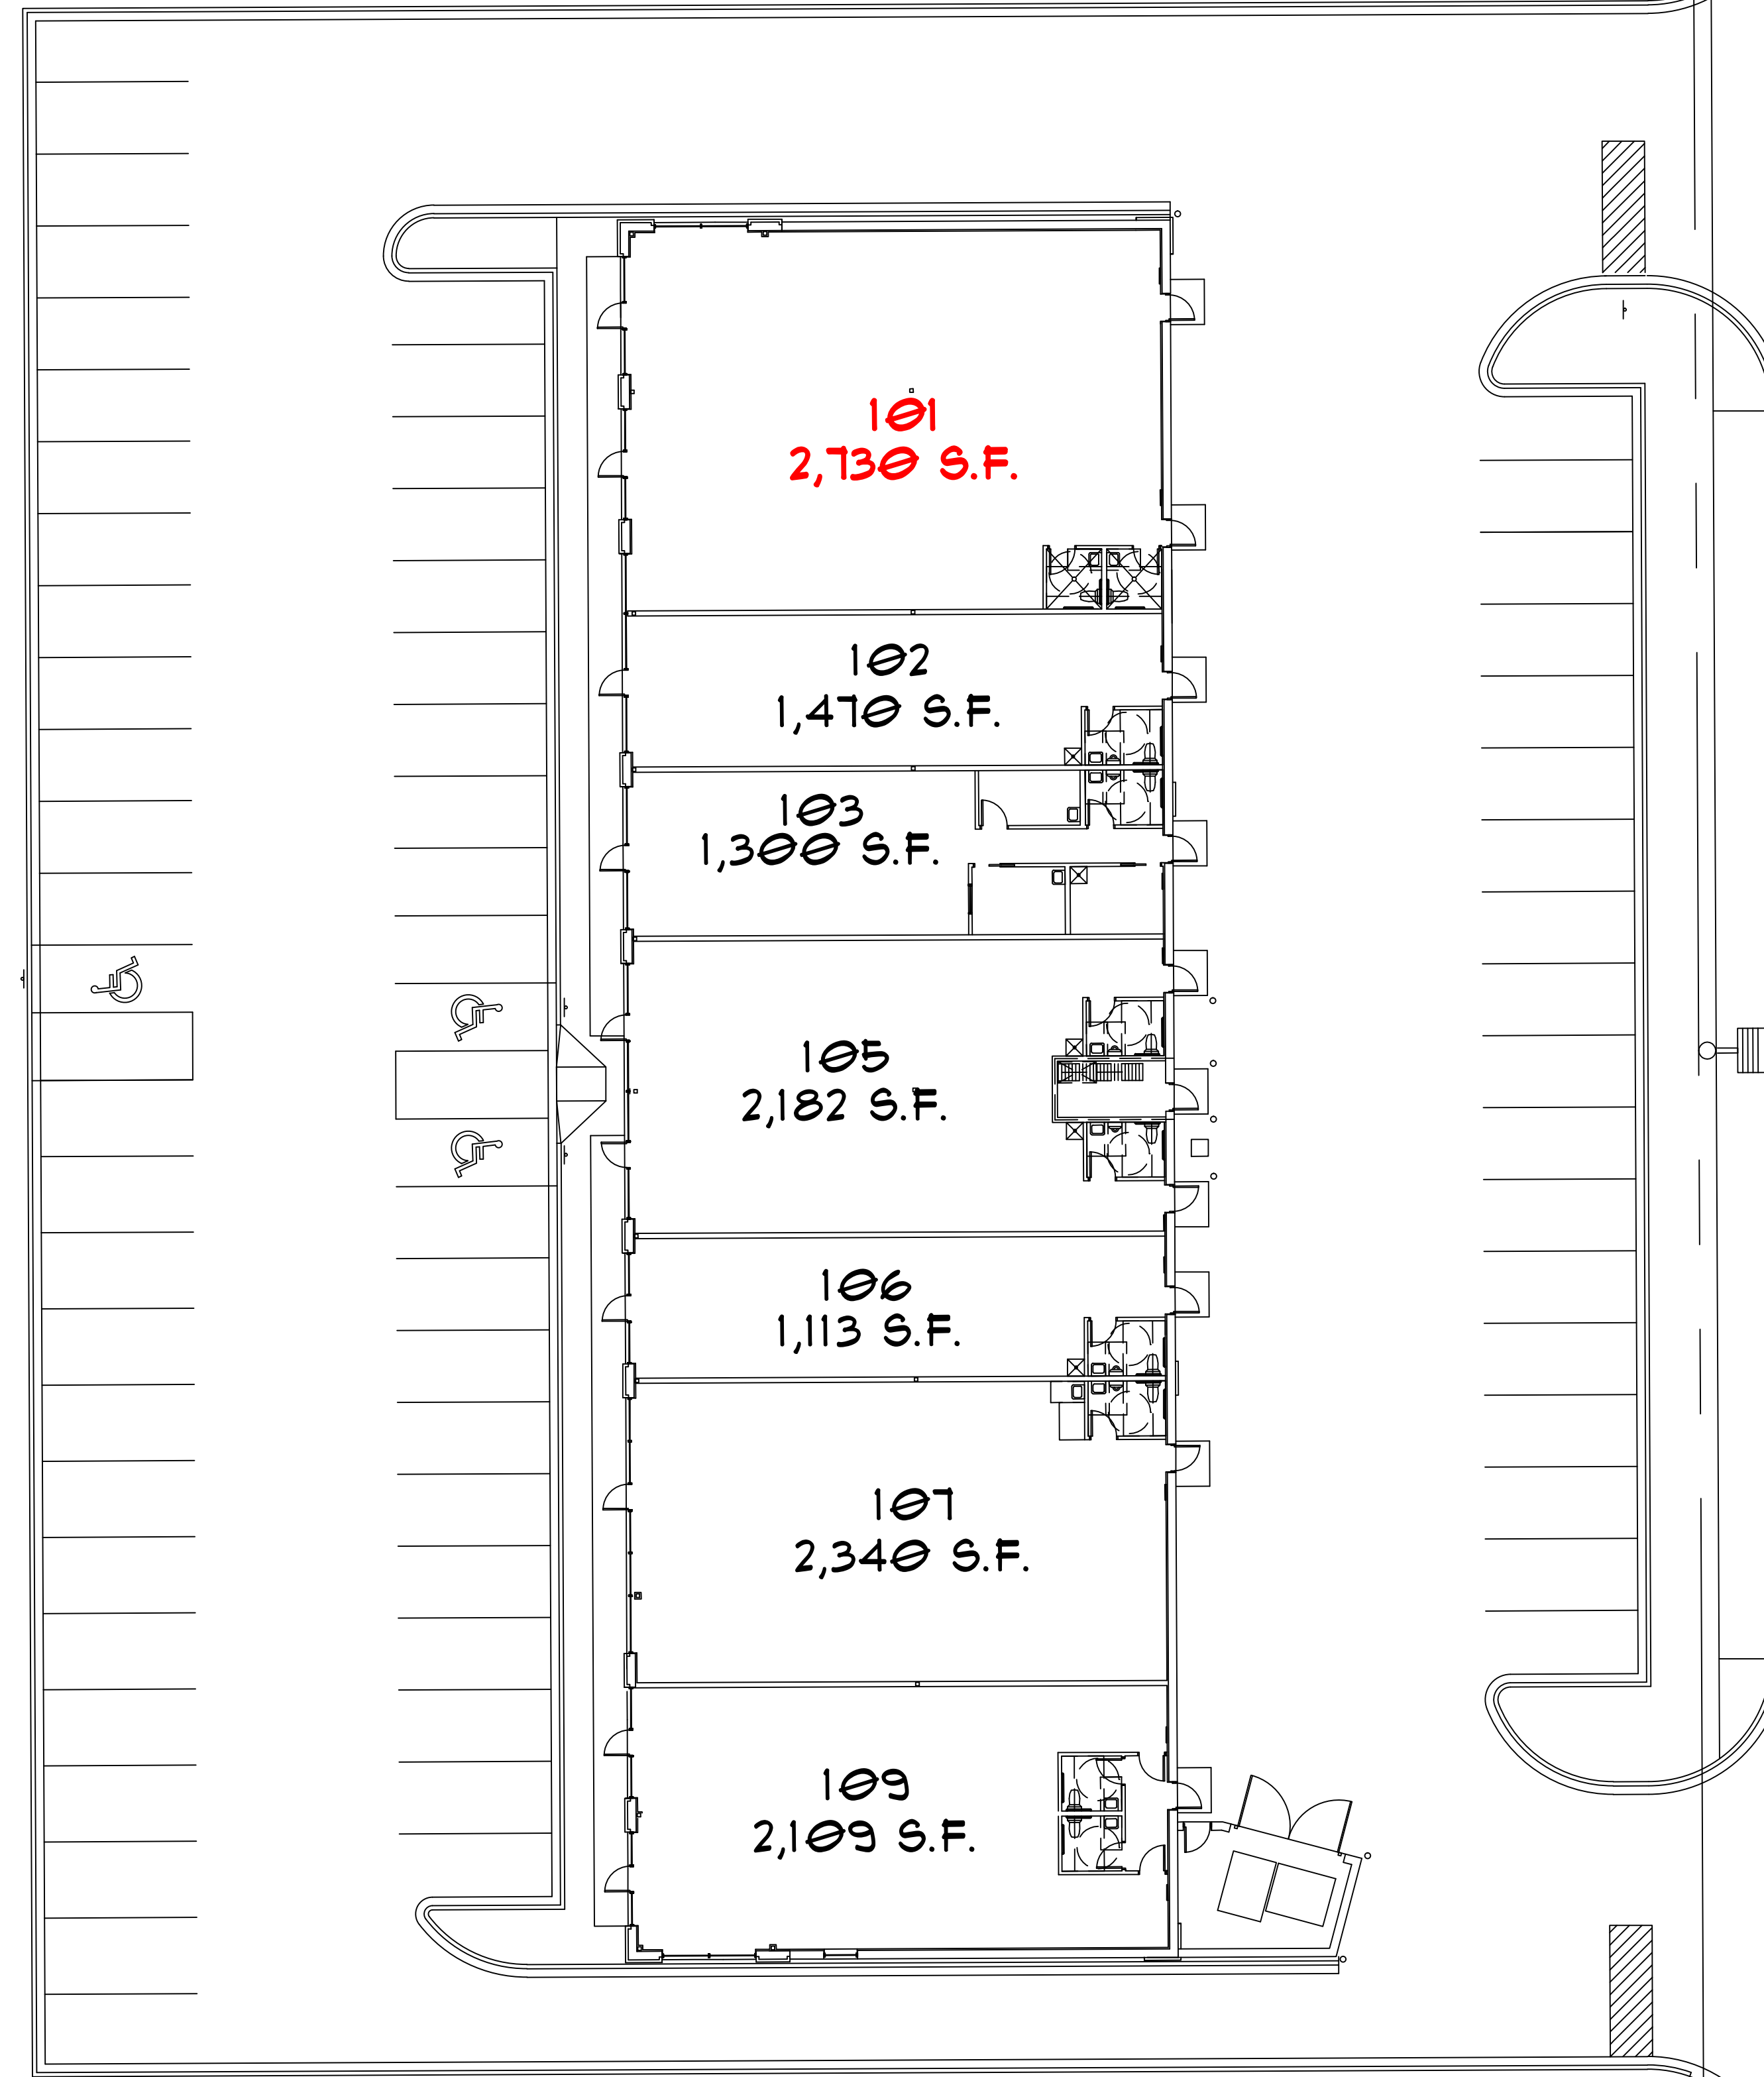

POKEGAMA AVENUE SOUTH

- Space 101
- Space 102
- Space 103
- Space 105
- Space 106
- Space 107
- Space 109

AVAILABLE 1-1-2025
CosmoProf
Pink Poppy Boutique
Tobacco N Vape
Nails Spa
Vision Pro Optical
Healthy Tan

PYLON
SIGN

WAL-MART
PARKING
LOT